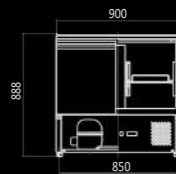

Capacity	380L
Power	300W
Voltage	220-240V/50Hz
Working Temp	-2°C-+8°C
Ambient Temp	43°C
Dimensions (mm)	W1365 x D700 x H888, 90kg
Packaging Dimensions (mm)	W1419 x D754 x H1022, 105kg

ESL3800