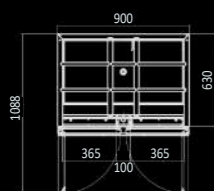

Capacity	380L
Power	300W
Voltage	220-240V/50Hz
Working Temp	-2°C-+8°C
Ambient Temp	43°C
Dimensions (mm)	W1365 x D700 x H888, 90kg
Packaging Dimensions (mm)	W1419 x D754 x H1022, 105kg

ESL3800