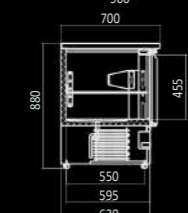

FEATURES

- High grade stainless steel interior and exterior
- Heavy duty stainless steel top
- All fitted with European parts Compressor and EBM fan motor
- 43-degree ambient working temperature
- -2 to 8 degrees working temp
- Insulation foam CH10, ODP zero emissions
- Static cooling system
- Carel Italian digital controls
- Self-evaporating drainage
- One shelf per door
- Manual defrosting system
- Regular defrosting recommended
- Compressor and condenser situated on bottom
- Unit can be positioned against a wall
- Fits GN Pans
- White Epoxy shelves and stainless steel rails
- Comes installed with 4 castors for easy mobility
- ESL3800 can fit 6 x 1/3 and 3 x 1/6 GN pans 100mm deep
- ESL3850 fits 12 x 1/3 GN Pans 100mm deep
- Sliding lid cover on the ESL3850
- GN Pans and Lids not included

Capacity	300L
Power	250W
Voltage	220-240V/50Hz
Working Temp	-2°C-+8°C
Ambient Temp	43°C
Dimensions (mm)	W900 x D700 x H888, 72kg
Packaging Dimensions (mm)	W954 x D754 x H1022, 92kg

Capacity	300L
Power	250W
Voltage	220-240V/50Hz
Working Temp	-2°C-+8°C
Ambient Temp	43°C
Dimensions (mm)	W900 x D700 x H888, 72kg
Packaging Dimensions (mm)	W954 x D754 x H1022, 84kg

Capacity	380L
Power	300W
Voltage	220-240V/50Hz
Working Temp	-2°C-+8°C
Ambient Temp	43°C
Dimensions (mm)	W1365 x D700 x H888, 90kg
Packaging Dimensions (mm)	W1419 x D754 x H1022, 105kg

Capacity	380L
Power	300W
Voltage	220-240V/50Hz
Working Temp	-2°C-+8°C
Ambient Temp	43°C
Dimensions (mm)	W1365 x D700 x H888, 90kg
Packaging Dimensions (mm)	W1419 x D754 x H1022, 105kg

ESL3801