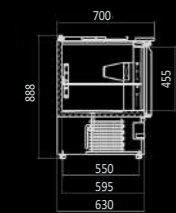

Capacity	380L
Power	300W
Voltage	220-240V/50Hz
Working Temp	-2°C-+8°C
Ambient Temp	43°C
Dimensions (mm)	W1365 x D700 x H888, 90kg
Packaging Dimensions (mm)	W1419 x D754 x H1022, 105kg

ESL3800