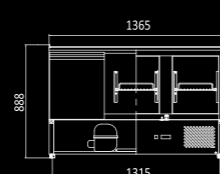

FEATURES

- High grade stainless steel interior and exterior
- Heavy duty stainless steel top
- All fitted with European parts Compressor and EBM fan motor
- 43-degree ambient working temperature
- -2 to 8 degrees working temp
- Insulation foam CH10, ODP zero emissions
- Static cooling system
- Carel Italian digital controls
- Self-evaporating drainage
- One shelf per door
- Manual defrosting system
- Regular defrosting recommended
- Compressor and condenser situated on bottom
- Unit can be positioned against a wall
- Fits GN Pans
- White Epoxy shelves and stainless steel rails
- Comes installed with 4 castors for easy mobility
- ESL3800 can fit 6 x 1/3 and 3 x 1/6 GN pans 100mm deep
- ESL3850 fits 12 x 1/3 GN Pans 100mm deep
- Sliding lid cover on the ESL3850
- GN Pans and Lids not included

Capacity	300L
Power	250W
Voltage	220-240V/50Hz
Working Temp	-2°C-+8°C
Ambient Temp	43°C
Dimensions (mm)	W900 x D700 x H888, 72kg
Packaging Dimensions (mm)	W954 x D754 x H1022, 92kg

Capacity	300L
Power	250W
Voltage	220-240V/50Hz
Working Temp	-2°C-+8°C
Ambient Temp	43°C
Dimensions (mm)	W900 x D700 x H888, 72kg
Packaging Dimensions (mm)	W954 x D754 x H1022, 84kg

Capacity	380L
Power	300W
Voltage	220-240V/50Hz
Working Temp	-2°C-+8°C
Ambient Temp	43°C
Dimensions (mm)	W1365 x D700 x H888, 90kg
Packaging Dimensions (mm)	W1419 x D754 x H1022, 105kg

Capacity	380L
Power	300W
Voltage	220-240V/50Hz
Working Temp	-2°C-+8°C
Ambient Temp	43°C
Dimensions (mm)	W1365 x D700 x H888, 90kg
Packaging Dimensions (mm)	W1419 x D754 x H1022, 105kg

ESL3850