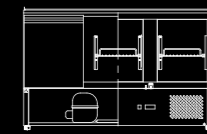

ESL3800

Capacity	300L
Power	250W
Voltage	220-240V/50Hz
Working Temp	-2°C-+8°C
Ambient Temp	43°C
Dimensions (mm)	W900 x D700 x H888, 72kg
Packaging Dimensions (mm)	W954 x D754 x H1022, 92kg

ESL3801

Capacity	300L
Power	250W
Voltage	220-240V/50Hz
Working Temp	-2°C-+8°C
Ambient Temp	43°C
Dimensions (mm)	W900 x D700 x H888, 72kg
Packaging Dimensions (mm)	W954 x D754 x H1022, 84kg

ESL3850

Capacity	380L
Power	300W
Voltage	220-240V/50Hz
Working Temp	-2°C-+8°C
Ambient Temp	43°C
Dimensions (mm)	W1365 x D700 x H888, 90kg
Packaging Dimensions (mm)	W1419 x D754 x H1022, 105kg

ESL3851

Capacity	380L
Power	300W
Voltage	220-240V/50Hz
Working Temp	-2°C-+8°C
Ambient Temp	43°C
Dimensions (mm)	W1365 x D700 x H888, 90kg
Packaging Dimensions (mm)	W1419 x D754 x H1022, 105kg