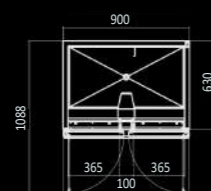

FEATURES

- High grade stainless steel interior and exterior
- Heavy duty stainless steel top
- All fitted with European parts Compressor and EBM fan motor
- 43-degree ambient working temperature
- -2 to 8 degrees working temp
- Insulation foam CH10, ODP zero emissions
- Static cooling system
- Carel Italian digital controls
- Self-evaporating drainage
- One shelf per door
- Manual defrosting system
- Regular defrosting recommended
- Compressor and condenser situated on bottom
- Unit can be positioned against a wall
- Fits GN Pans
- White Epoxy shelves and stainless steel rails
- Comes installed with 4 castors for easy mobility
- ESL3800 can fit 6 x 1/3 and 3 x 1/6 GN pans 100mm deep
- ESL3850 fits 12 x 1/3 GN Pans 100mm deep
- Sliding lid cover on the ESL3850
- GN Pans and Lids not included

Capacity	300L
Power	250W
Voltage	220-240V/50Hz
Working Temp	-2°C-+8°C
Ambient Temp	43°C
Dimensions (mm)	W900 x D700 x H888, 72kg
Packaging Dimensions (mm)	W954 x D754 x H1022, 92kg

Capacity	300L
Power	250W
Voltage	220-240V/50Hz
Working Temp	-2°C-+8°C
Ambient Temp	43°C
Dimensions (mm)	W900 x D700 x H888, 72kg
Packaging Dimensions (mm)	W954 x D754 x H1022, 84kg

Capacity	380L
Power	300W
Voltage	220-240V/50Hz
Working Temp	-2°C-+8°C
Ambient Temp	43°C
Dimensions (mm)	W1365 x D700 x H888, 90kg
Packaging Dimensions (mm)	W1419 x D754 x H1022, 105kg

Capacity	380L
Power	300W
Voltage	220-240V/50Hz
Working Temp	-2°C-+8°C
Ambient Temp	43°C
Dimensions (mm)	W1365 x D700 x H888, 90kg
Packaging Dimensions (mm)	W1419 x D754 x H1022, 105kg

ESL3801