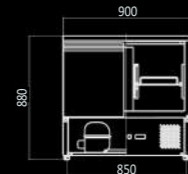

FEATURES

- High grade stainless steel interior and exterior
- Heavy duty stainless steel top
- All fitted with European parts Compressor and EBM fan motor
- 43-degree ambient working temperature
- -2 to 8 degrees working temp
- Insulation foam CH10, ODP zero emissions
- Static cooling system
- Carel Italian digital controls
- Self-evaporating drainage
- One shelf per door
- Manual defrosting system
- Regular defrosting recommended
- Compressor and condenser situated on bottom
- Unit can be positioned against a wall
- Fits GN Pans
- White Epoxy shelves and stainless steel rails
- Comes installed with 4 castors for easy mobility
- ESL3800 can fit 6 x 1/3 and 3 x 1/6 GN pans 100mm deep
- ESL3850 fits 12 x 1/3 GN Pans 100mm deep
- Sliding lid cover on the ESL3850
- GN Pans and Lids not included

Capacity	300L
Power	250W
Voltage	220-240V/50Hz
Working Temp	-2°C-+8°C
Ambient Temp	43°C
Dimensions (mm)	W900 x D700 x H888, 72kg
Packaging Dimensions (mm)	W954 x D754 x H1022, 92kg

Capacity	300L
Power	250W
Voltage	220-240V/50Hz
Working Temp	-2°C-+8°C
Ambient Temp	43°C
Dimensions (mm)	W900 x D700 x H888, 72kg
Packaging Dimensions (mm)	W954 x D754 x H1022, 84kg

Capacity	380L
Power	300W
Voltage	220-240V/50Hz
Working Temp	-2°C-+8°C
Ambient Temp	43°C
Dimensions (mm)	W1365 x D700 x H888, 90kg
Packaging Dimensions (mm)	W1419 x D754 x H1022, 105kg

Capacity	380L
Power	300W
Voltage	220-240V/50Hz
Working Temp	-2°C-+8°C
Ambient Temp	43°C
Dimensions (mm)	W1365 x D700 x H888, 90kg
Packaging Dimensions (mm)	W1419 x D754 x H1022, 105kg

ESL3801