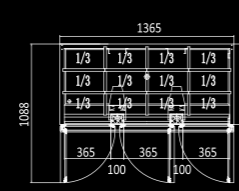

FEATURES

- High grade stainless steel interior and exterior
- Heavy duty stainless steel top
- All fitted with European parts Compressor and EBM fan motor
- 43-degree ambient working temperature
- -2 to 8 degrees working temp
- Insulation foam CH10, ODP zero emissions
- Static cooling system
- Carel Italian digital controls
- Self-evaporating drainage
- One shelf per door
- Manual defrosting system
- Regular defrosting recommended
- Compressor and condenser situated on bottom
- Unit can be positioned against a wall
- Fits GN Pans
- White Epoxy shelves and stainless steel rails
- Comes installed with 4 castors for easy mobility
- ESL3800 can fit 6 x 1/3 and 3 x 1/6 GN pans 100mm deep
- ESL3850 fits 12 x 1/3 GN Pans 100mm deep
- Sliding lid cover on the ESL3850
- GN Pans and Lids not included

Capacity	300L
Power	250W
Voltage	220-240V/50Hz
Working Temp	-2°C-+8°C
Ambient Temp	43°C
Dimensions (mm)	W900 x D700 x H888, 72kg
Packaging Dimensions (mm)	W954 x D754 x H1022, 92kg

Capacity	300L
Power	250W
Voltage	220-240V/50Hz
Working Temp	-2°C-+8°C
Ambient Temp	43°C
Dimensions (mm)	W900 x D700 x H888, 72kg
Packaging Dimensions (mm)	W954 x D754 x H1022, 84kg

Capacity	380L
Power	300W
Voltage	220-240V/50Hz
Working Temp	-2°C-+8°C
Ambient Temp	43°C
Dimensions (mm)	W1365 x D700 x H888, 90kg
Packaging Dimensions (mm)	W1419 x D754 x H1022, 105kg

Capacity	380L
Power	300W
Voltage	220-240V/50Hz
Working Temp	-2°C-+8°C
Ambient Temp	43°C
Dimensions (mm)	W1365 x D700 x H888, 90kg
Packaging Dimensions (mm)	W1419 x D754 x H1022, 105kg

ESL3850