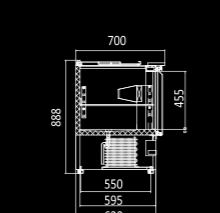

FEATURES

- High grade stainless steel interior and exterior
- Heavy duty stainless steel top
- All fitted with European parts Compressor and EBM fan motor
- 43-degree ambient working temperature
- -2 to 8 degrees working temp
- Insulation foam CH10, ODP zero emissions
- Static cooling system
- Carel Italian digital controls
- Self-evaporating drainage
- One shelf per door
- Manual defrosting system
- Regular defrosting recommended
- Compressor and condenser situated on bottom
- Unit can be positioned against a wall
- Fits GN Pans
- White Epoxy shelves and stainless steel rails
- Comes installed with 4 castors for easy mobility
- ESL3800 can fit 6 x 1/3 and 3 x 1/6 GN pans 100mm deep
- ESL3850 fits 12 x 1/3 GN Pans 100mm deep
- Sliding lid cover on the ESL3850
- GN Pans and Lids not included

Capacity	300L
Power	250W
Voltage	220-240V/50Hz
Working Temp	-2°C-+8°C
Ambient Temp	43°C
Dimensions (mm)	W900 x D700 x H888, 72kg
Packaging Dimensions (mm)	W954 x D754 x H1022, 92kg

Capacity	300L
Power	250W
Voltage	220-240V/50Hz
Working Temp	-2°C-+8°C
Ambient Temp	43°C
Dimensions (mm)	W900 x D700 x H888, 72kg
Packaging Dimensions (mm)	W954 x D754 x H1022, 84kg

Capacity	380L
Power	300W
Voltage	220-240V/50Hz
Working Temp	-2°C-+8°C
Ambient Temp	43°C
Dimensions (mm)	W1365 x D700 x H888, 90kg
Packaging Dimensions (mm)	W1419 x D754 x H1022, 105kg

Capacity	380L
Power	300W
Voltage	220-240V/50Hz
Working Temp	-2°C-+8°C
Ambient Temp	43°C
Dimensions (mm)	W1365 x D700 x H888, 90kg
Packaging Dimensions (mm)	W1419 x D754 x H1022, 105kg

ESL3850